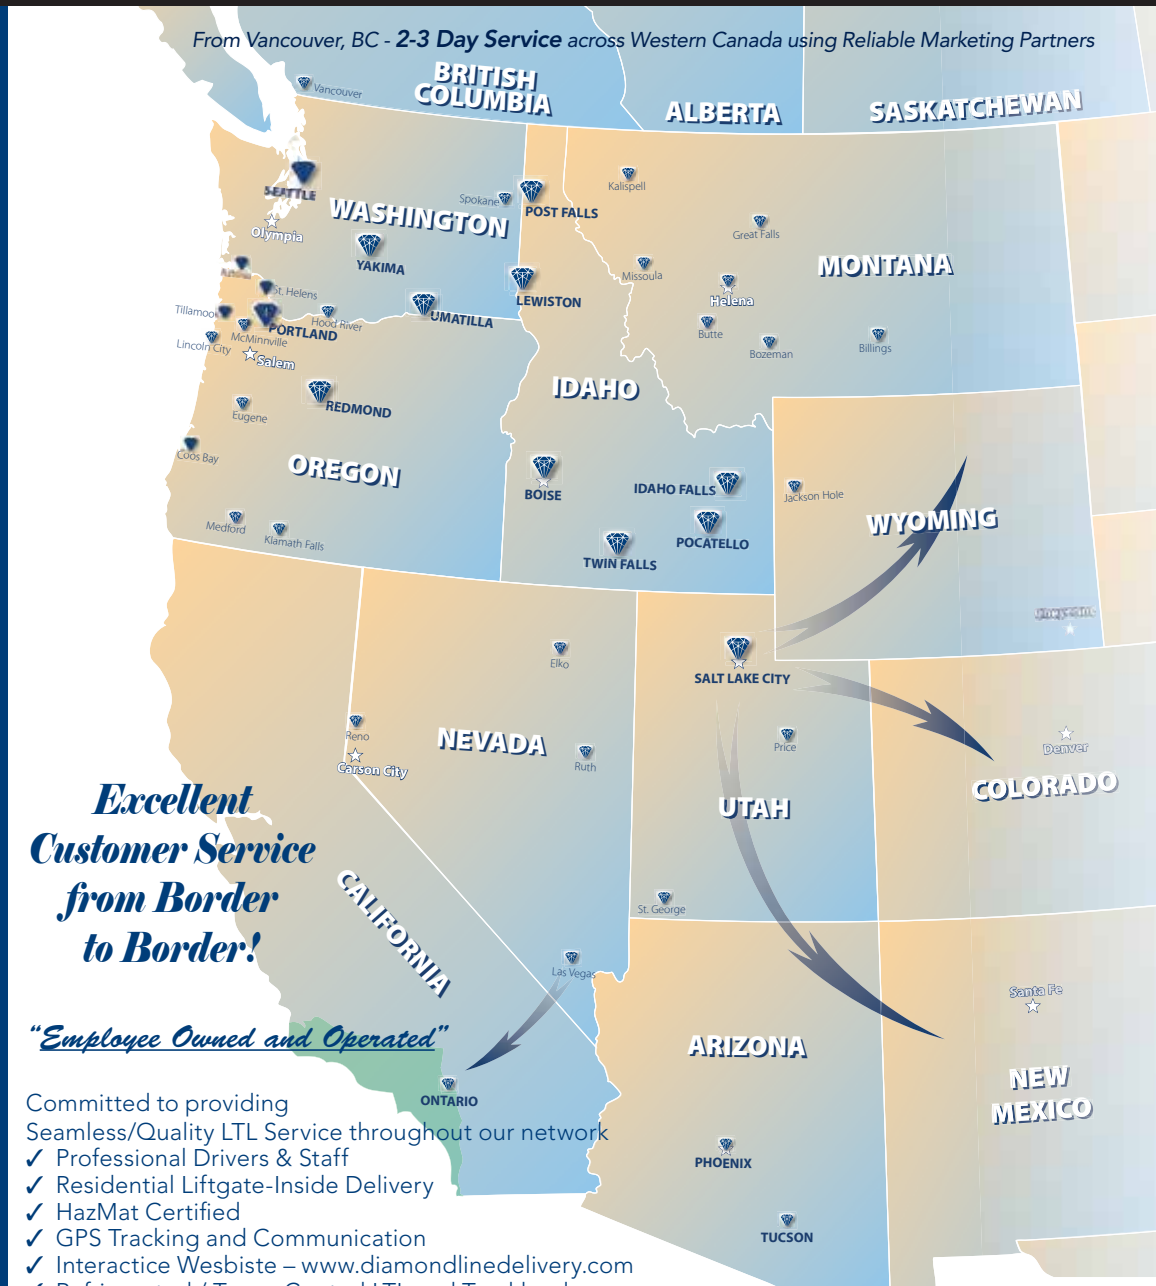

ONTARIO TERMINAL

1590 S Archibald Ave • Ontario, CA 91761
 Ph: 866-933-8733

- Committed to providing Seamless/Quality LTL Service throughout our network
- ✓ Professional Drivers & Staff
 - ✓ Residential Liftgate-Inside Delivery
 - ✓ HazMat Certified
 - ✓ GPS Tracking and Communication
 - ✓ Interactive Website – www.diamondlinedelivery.com
 - ✓ Refrigerated / Temp-Control LTL and Truckload